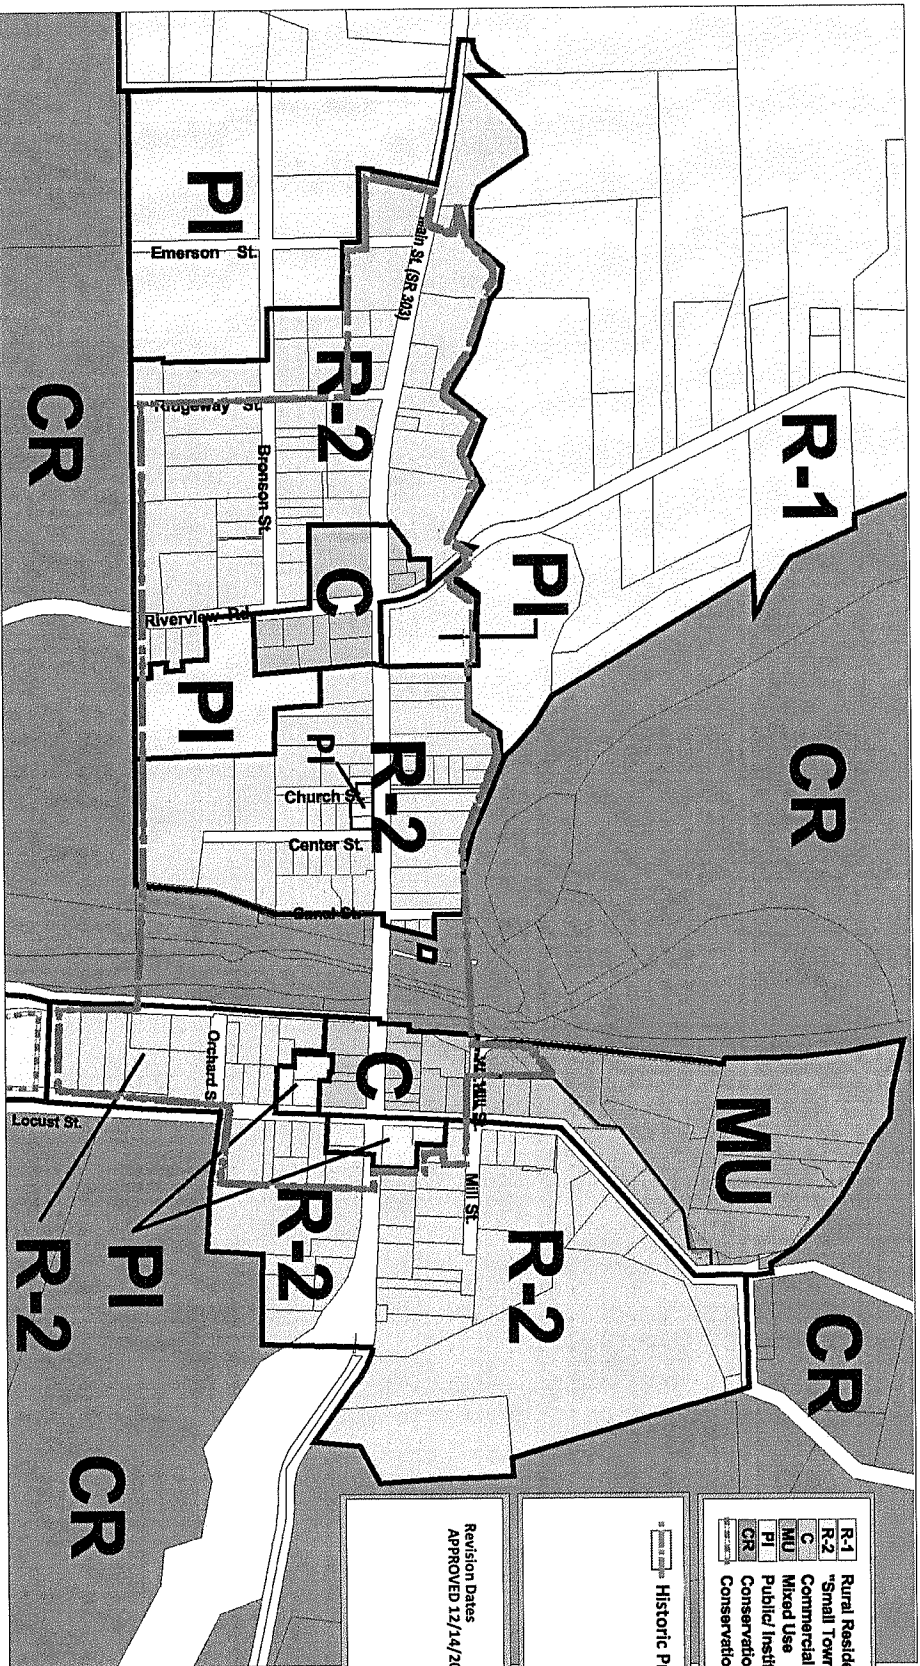

Village of Peninsula, Ohio

R-1	Rural Residential
R-2	"Small Town" Residential
C	Commercial
MU	Mixed Use
PI	Public/Institutional
CR	Conservation/ Recreation
	Conservation/ Recreation Overlay
	Surrounding Area
	Village Boundary
	Detailed on Page 2 of 2

	Historic Preservation Overlay
--	-------------------------------

Revision Dates
 APPROVED 12/14/2020

Village of Peninsula, Ohio

R-1	Rural Residential
R-2	"Small Town" Residential
C	Commercial
MU	Mixed Use
P1	Public/Institutional
CR	Conservation/ Recreation
	Conservation/ Recreation Overlay