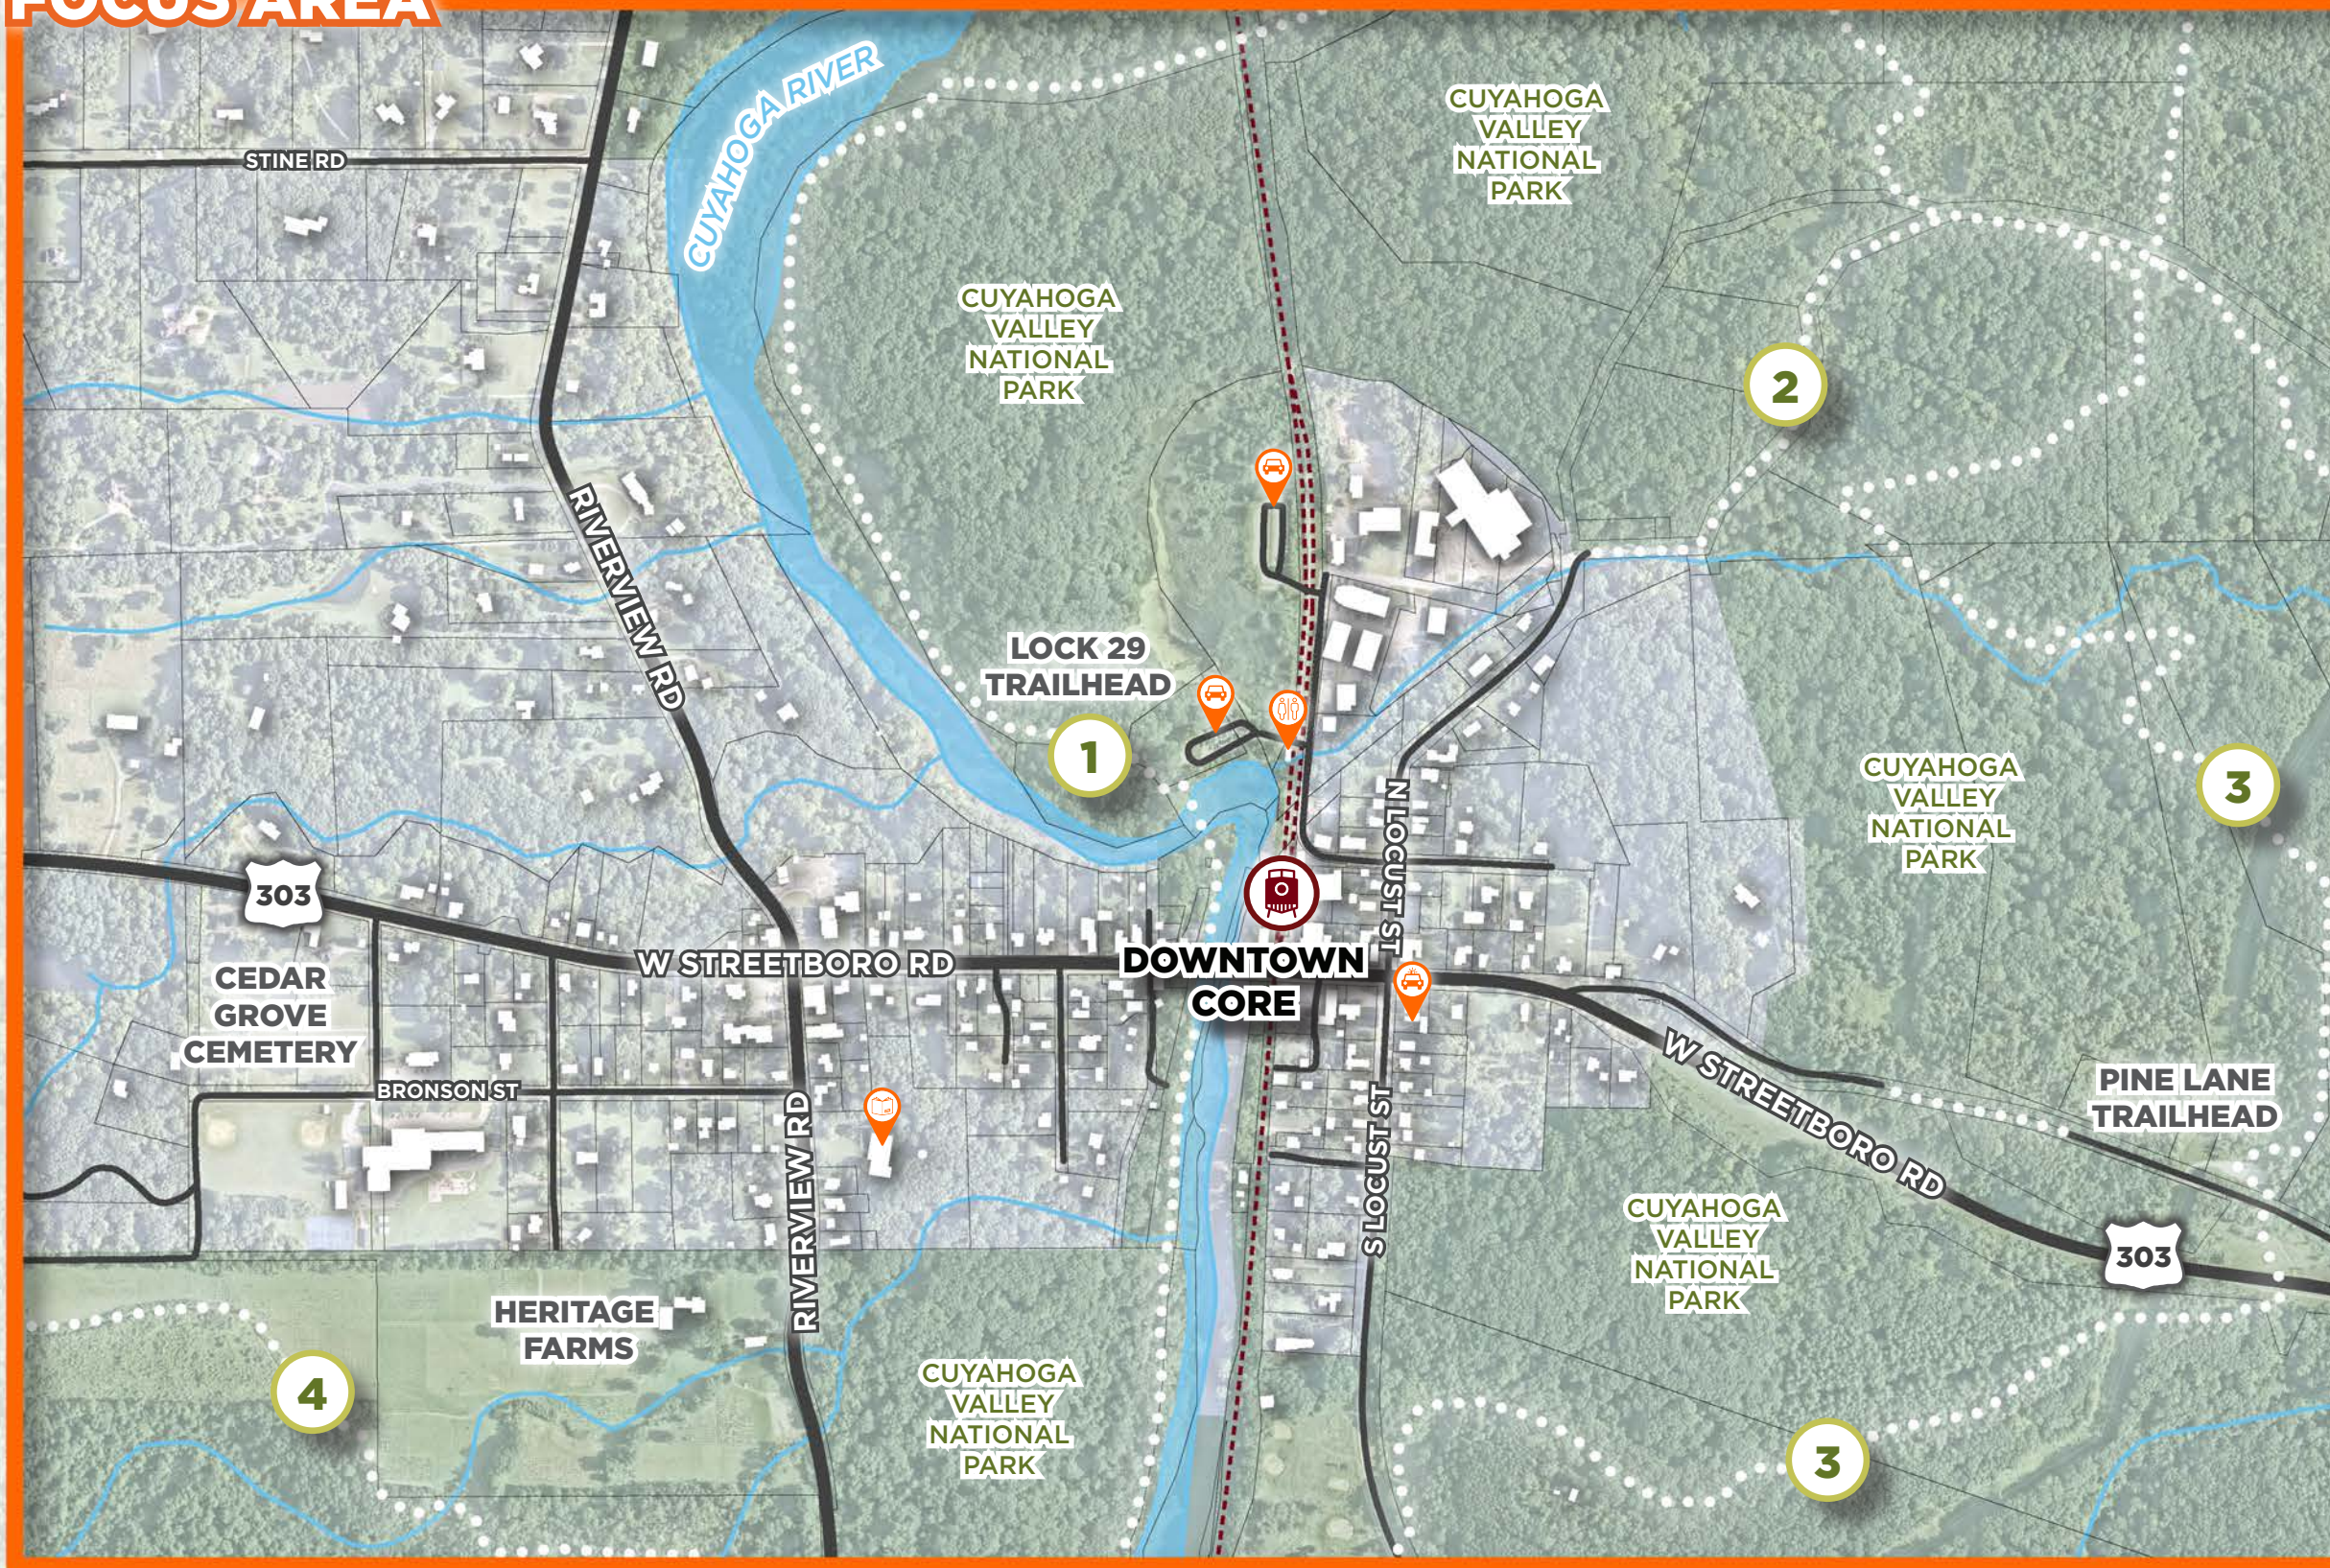

FOCUS AREA

MAP KEY	
Ohio Erie Canal Towpath Trail	①
Buckeye Trail	②
Valley Trail	③
Tree Farm Trail	④
Cuyahoga Valley Scenic Railroad	— —
Peninsula Train Depot	
Public Parking	
Public Restrooms	
Village of Peninsula Police Department	
Peninsula Library & Historical Society	